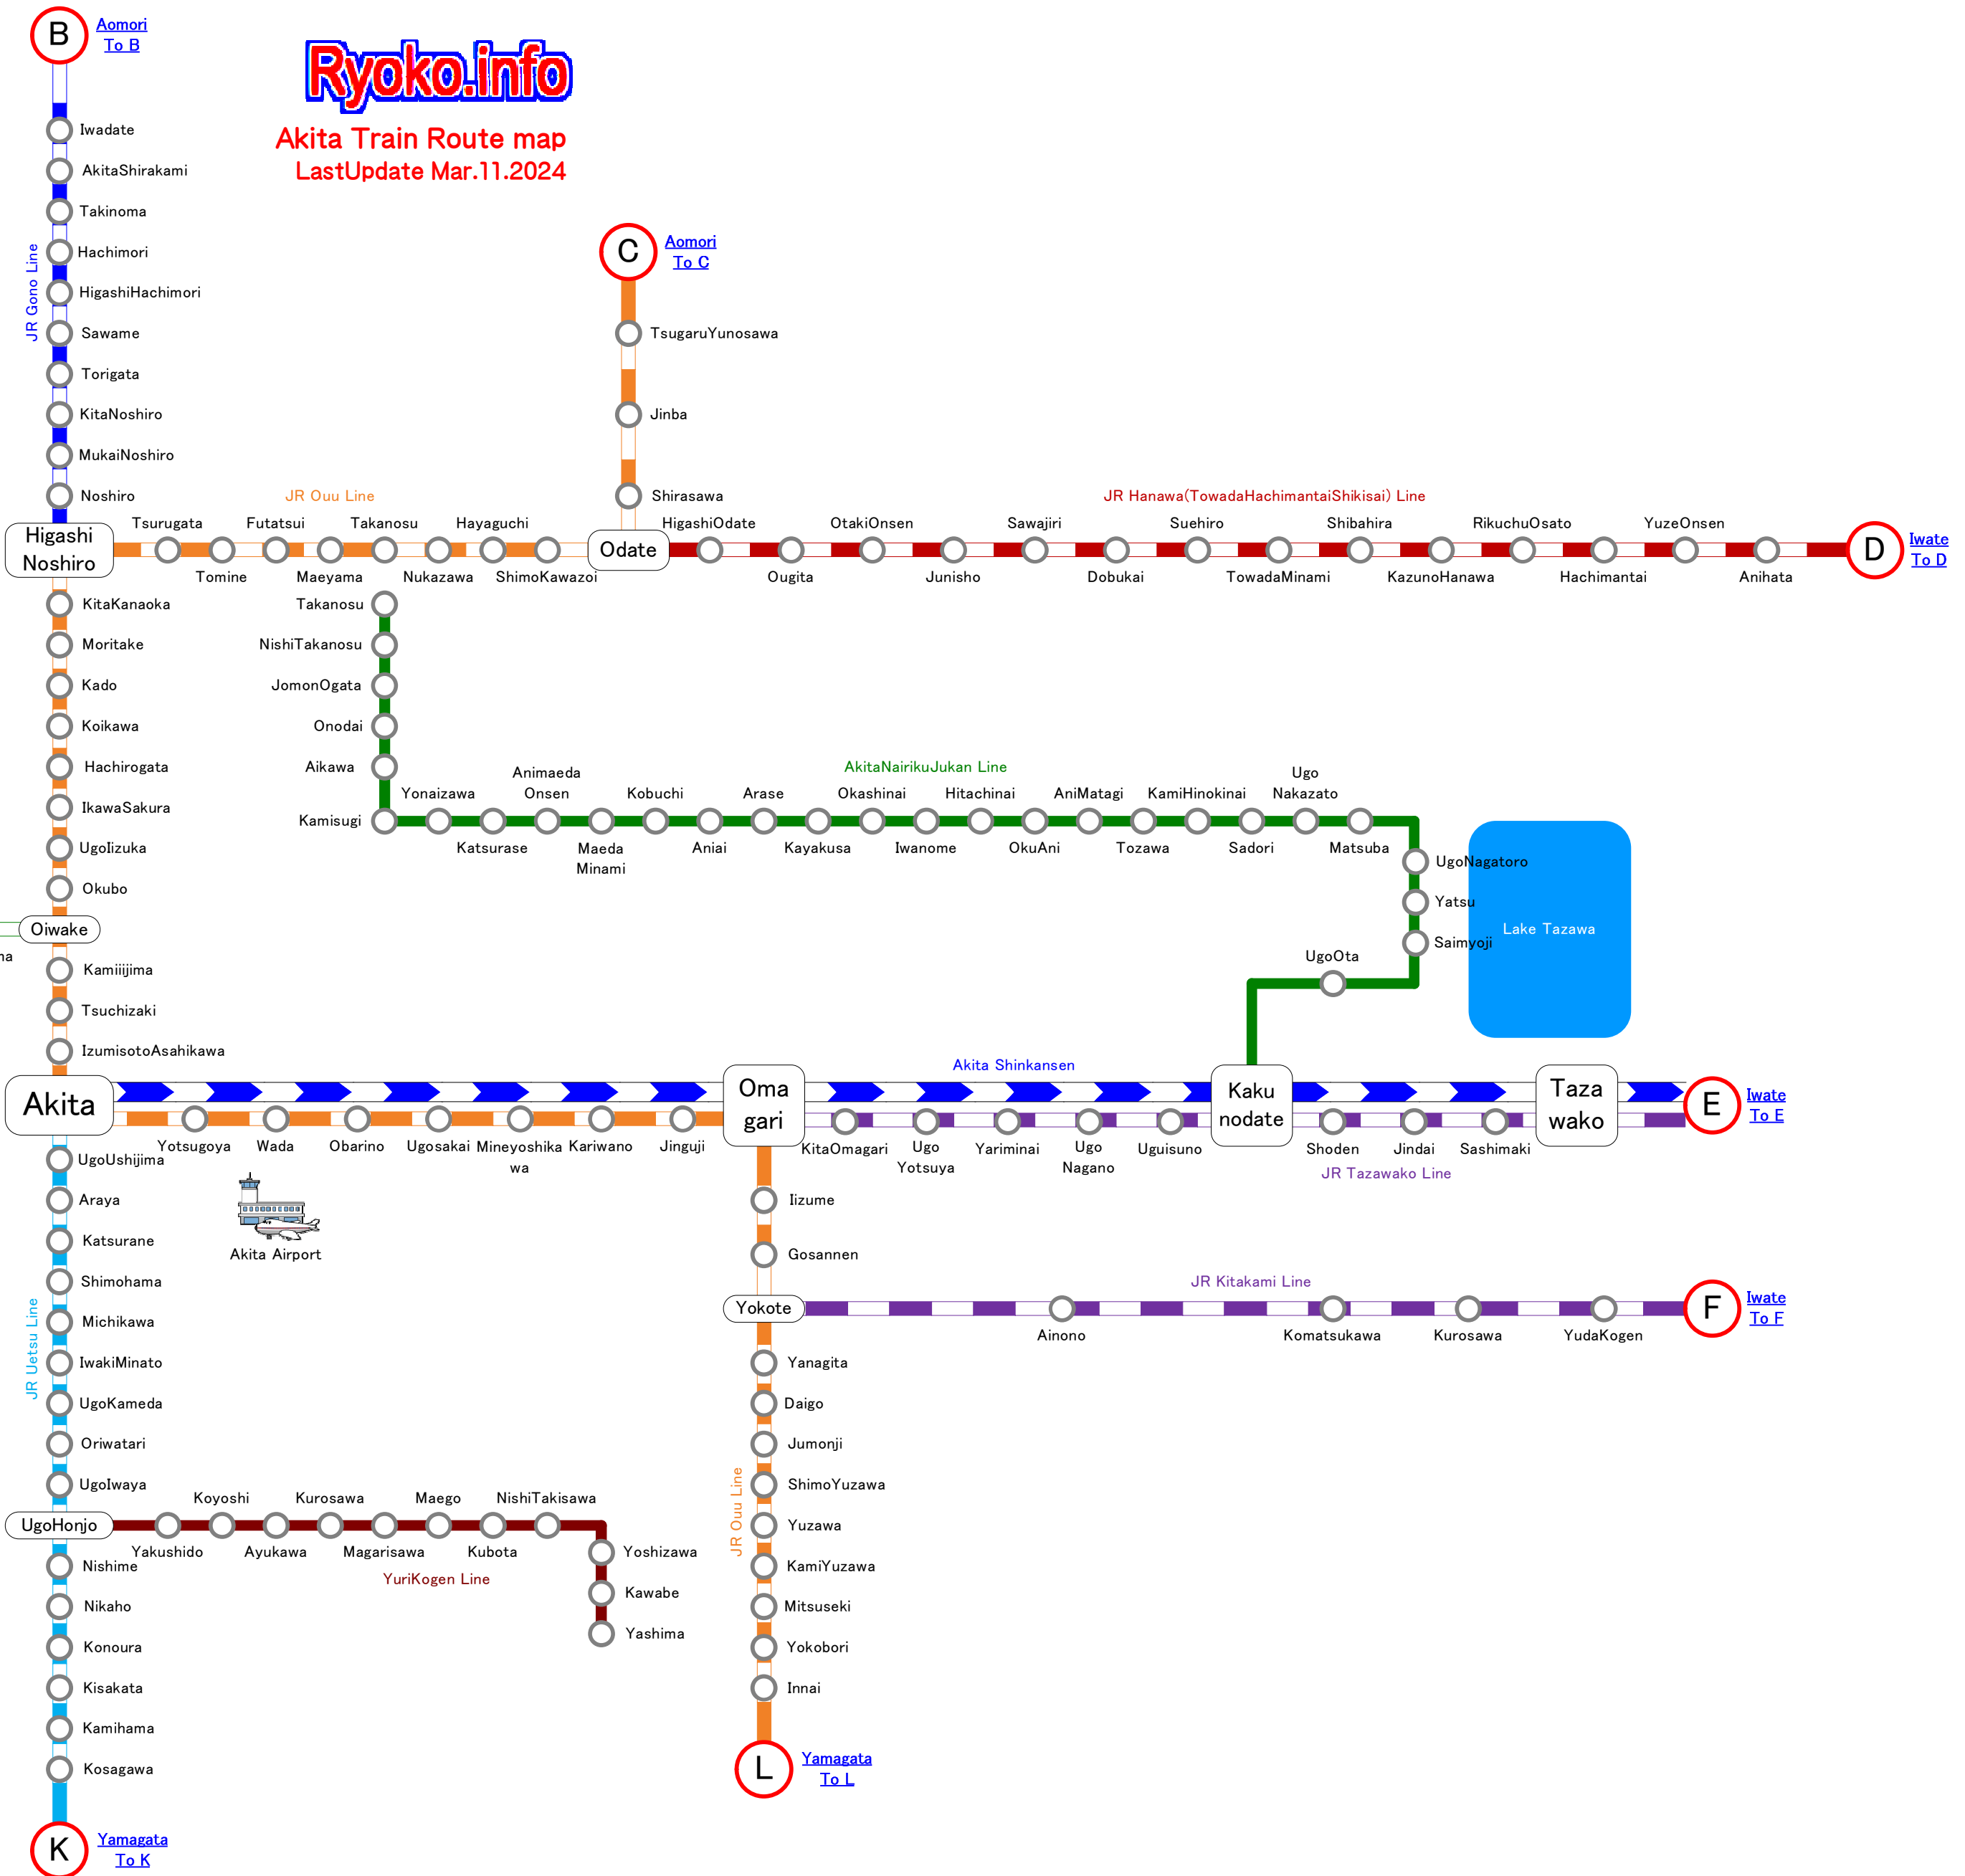

↑ Aomori

Ryoko.info

Akita Train Route map
LastUpdate Mar.11.2024

↓ Iwate

↓ Yamagata