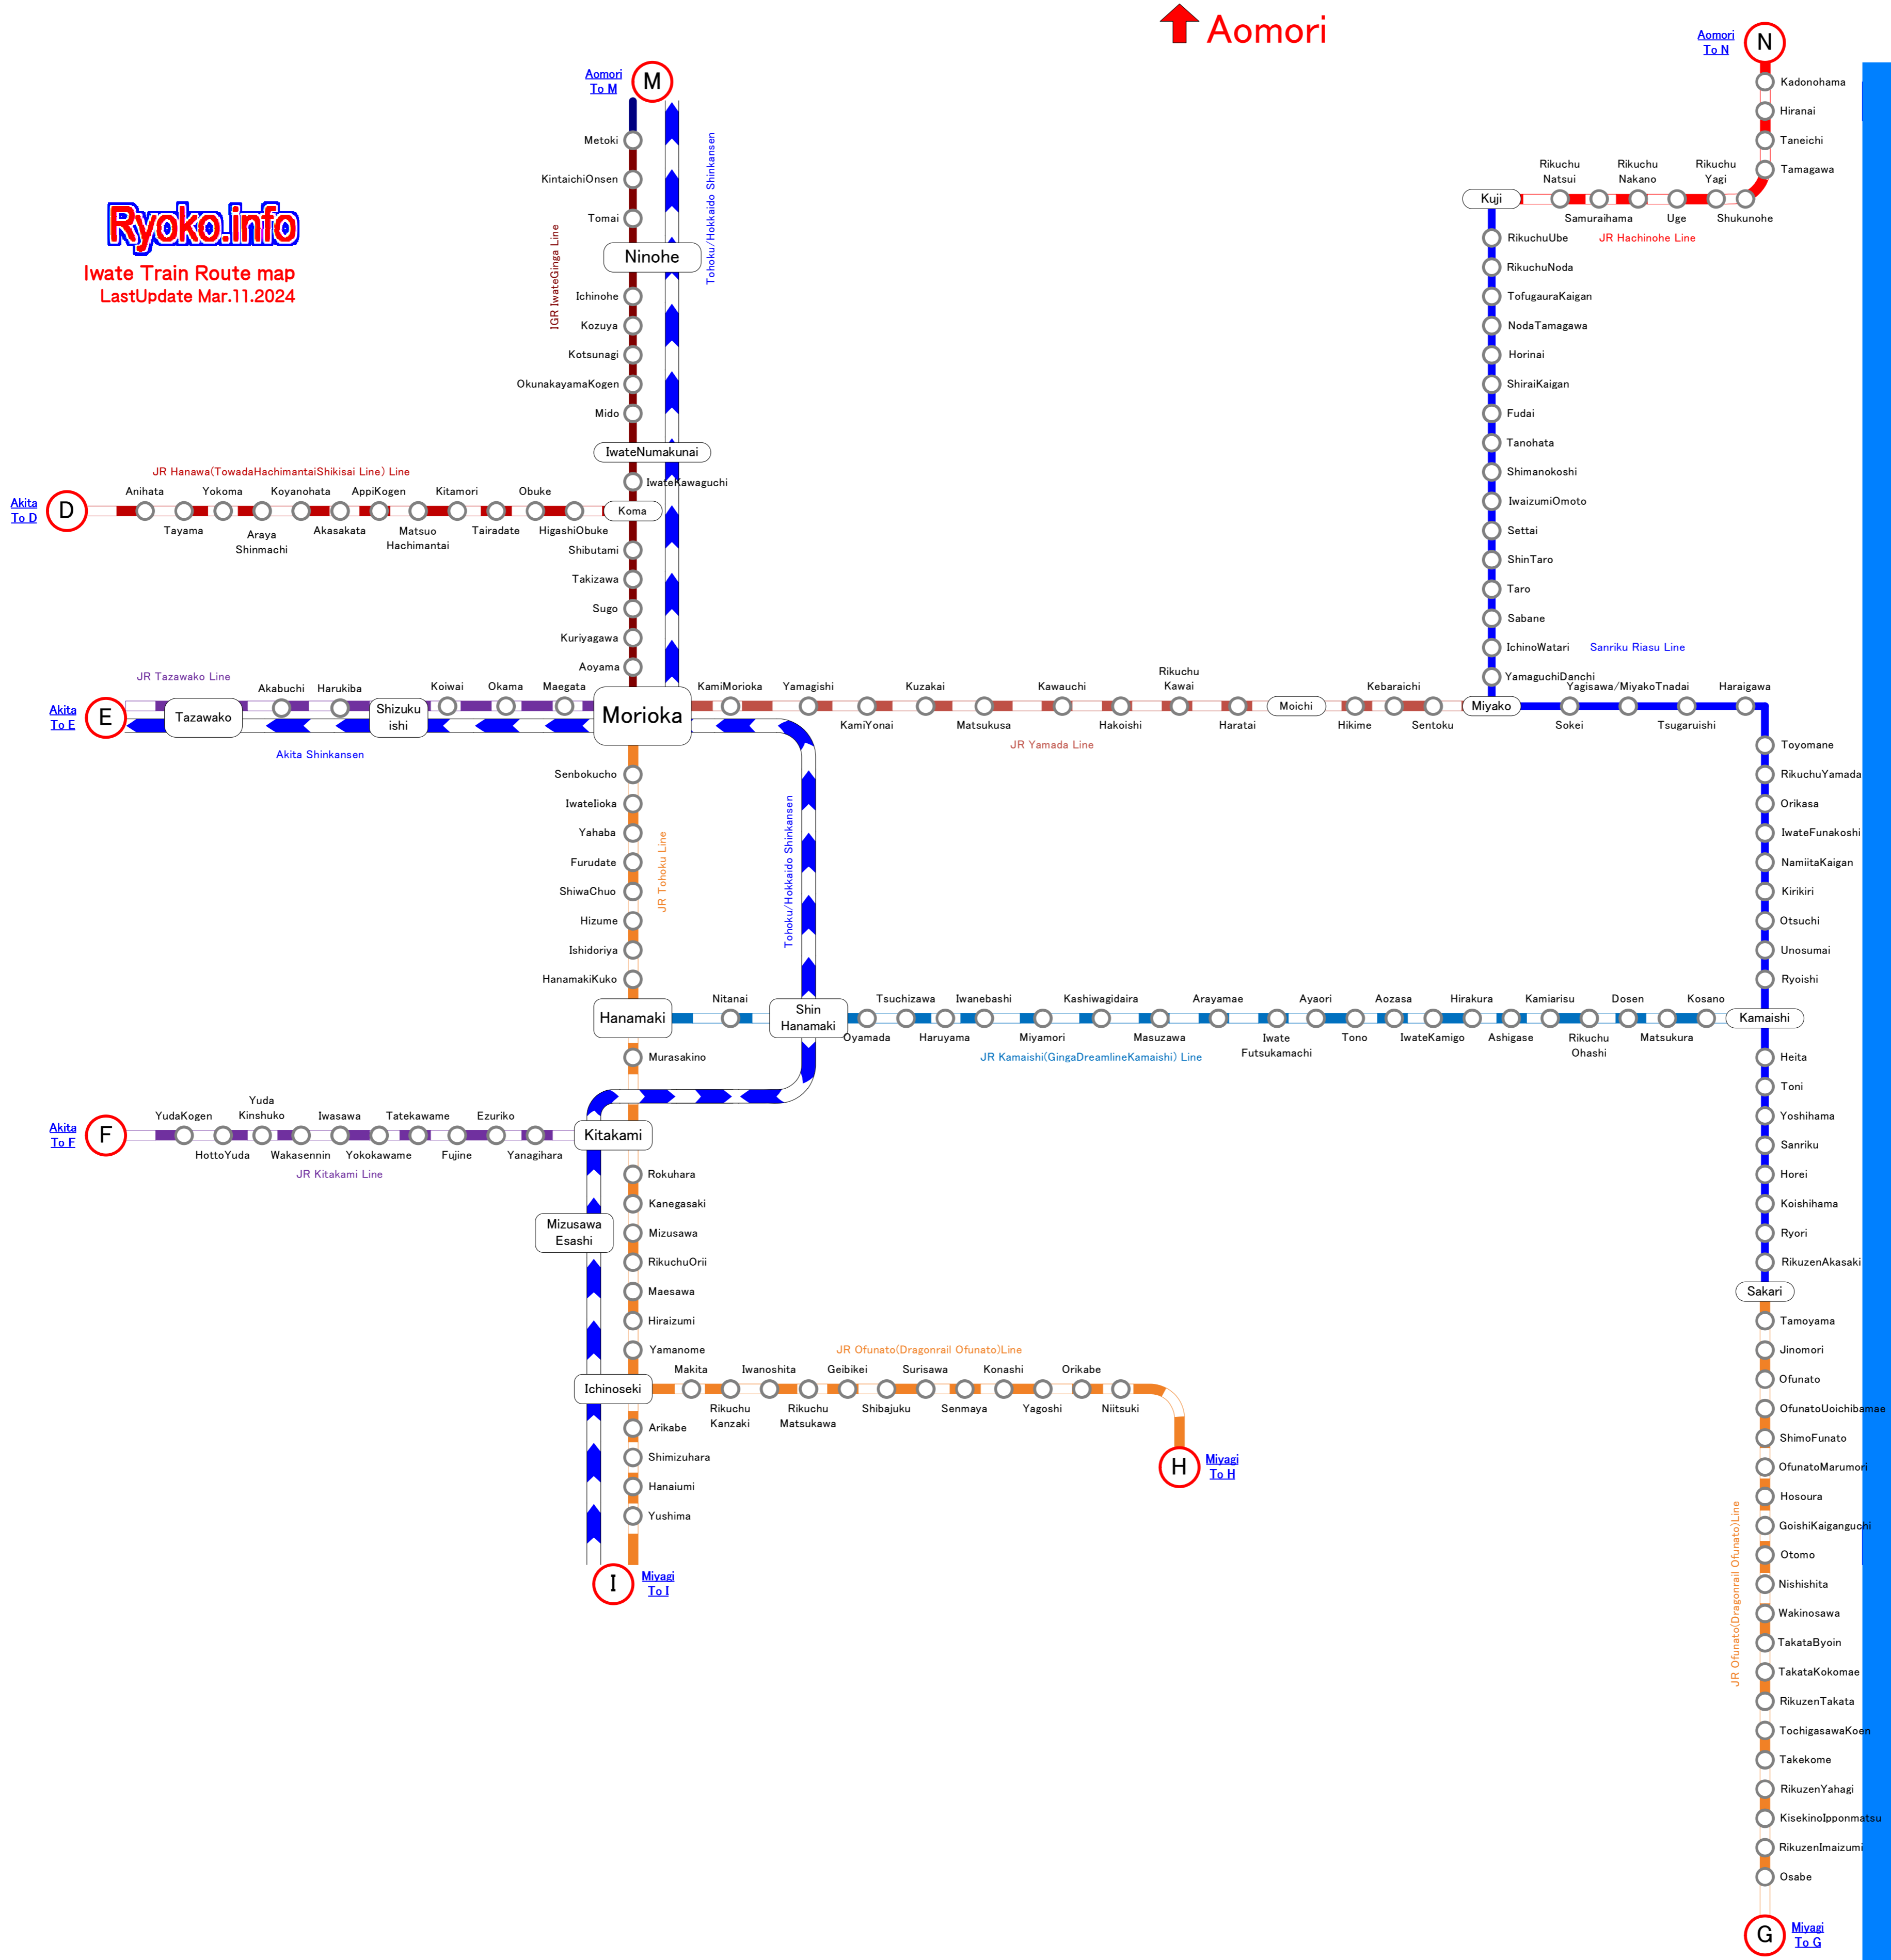

Ryoko.info

Iwate Train Route map  
Last Update Mar.11.2024

↑ Aomori

Aomori To N

Miyagi To G

↓ Miyagi

← Akita