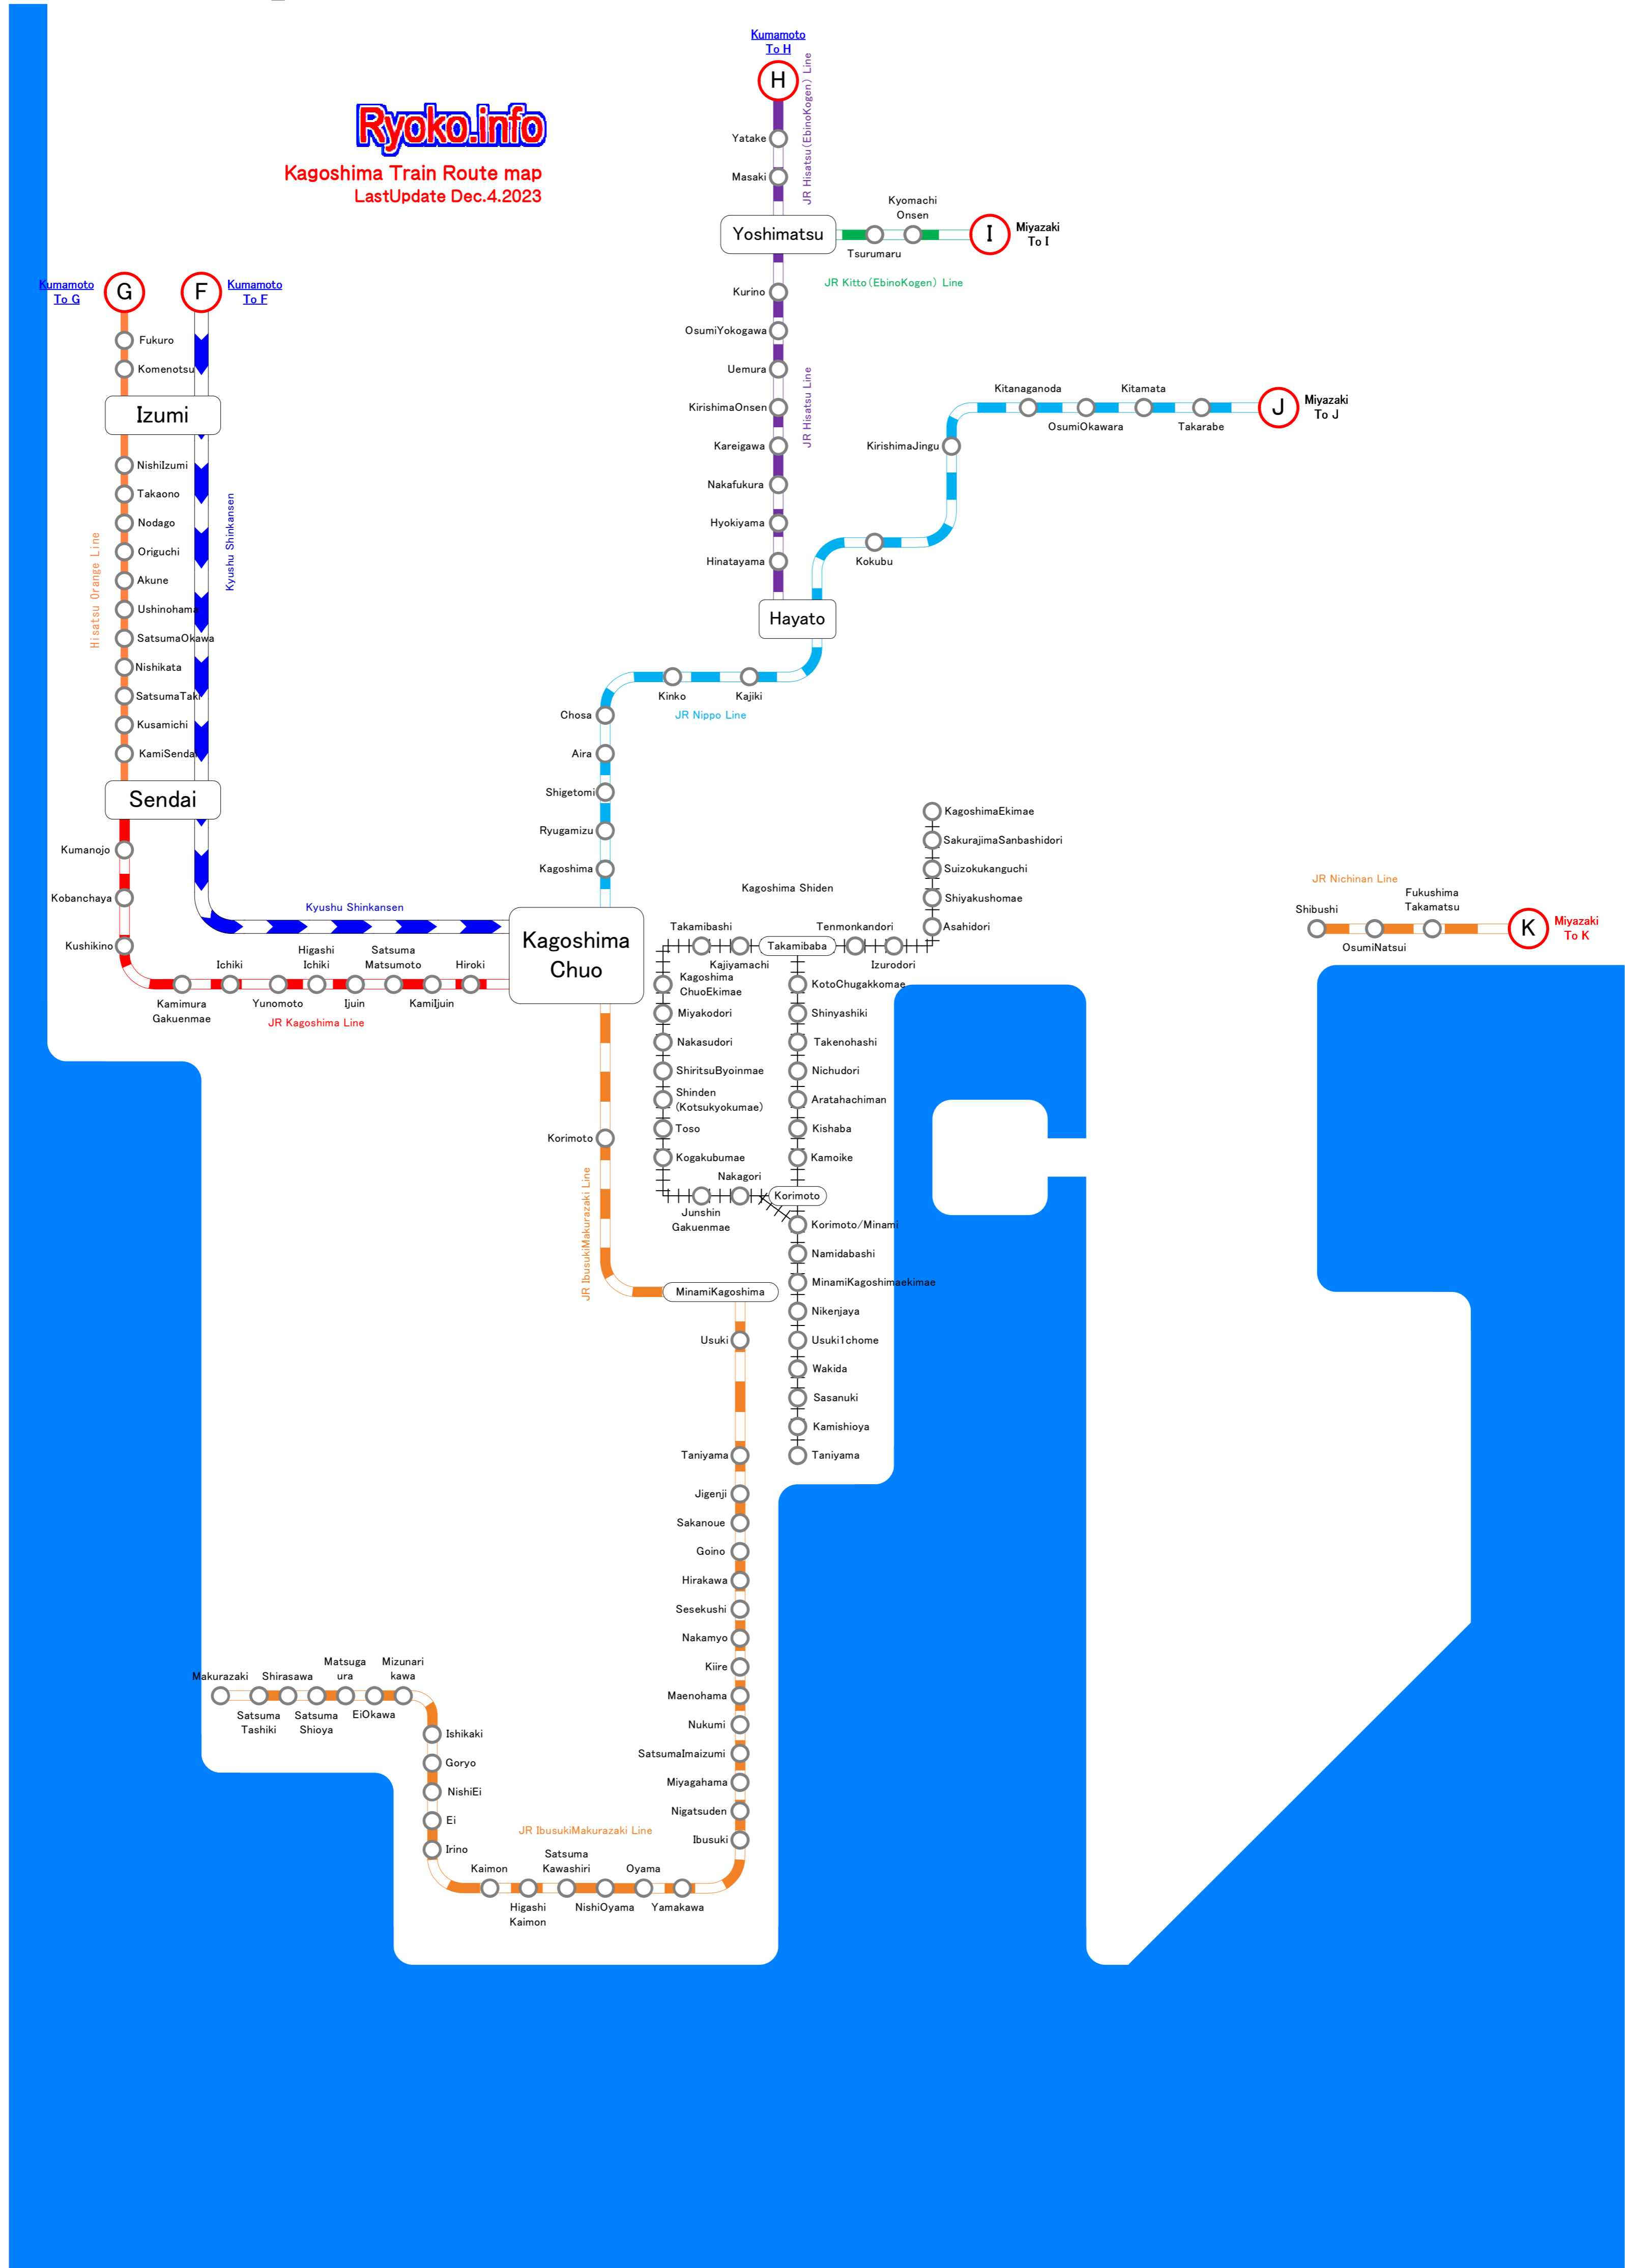

↑ Kumamoto Pref

Ryoko.info

Kagoshima Train Route map
Last Update Dec.4.2023

↓ Miyazaki Pref

↓ Okinawa Pref