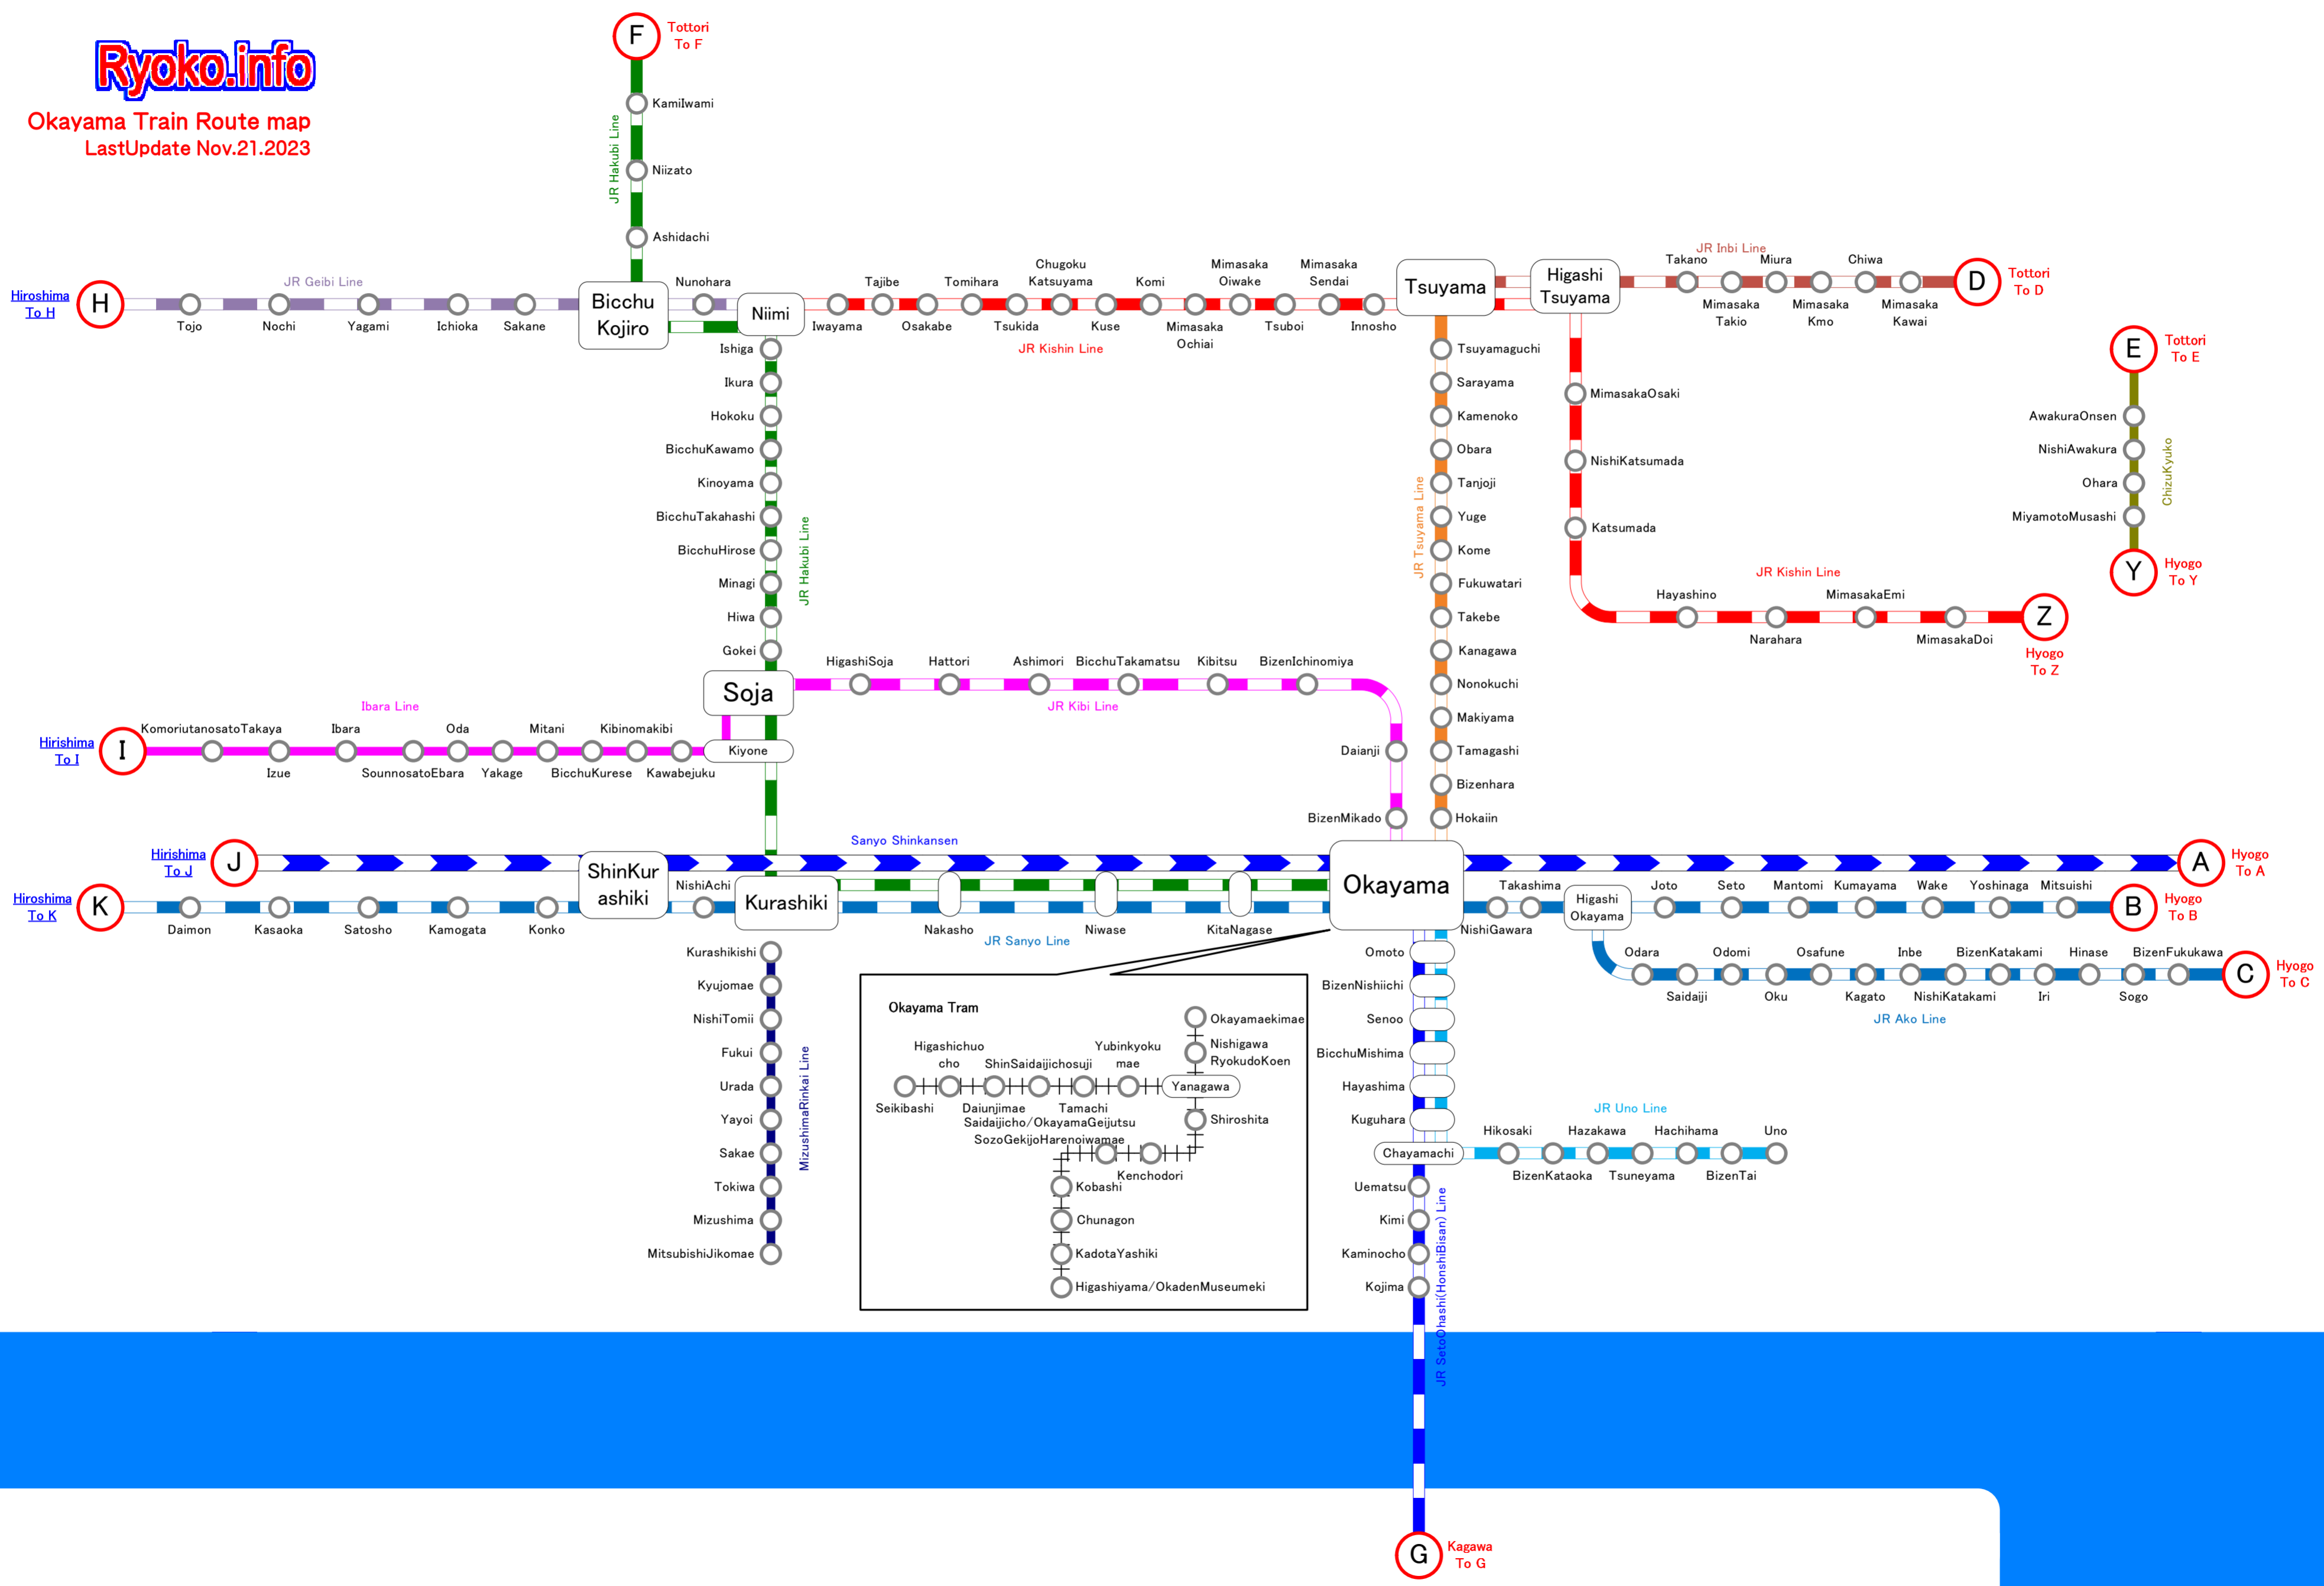

↑ Tottori

Ryoko.info

Okayama Train Route map
Last Update Nov.21.2023

← Hiroshima

→ Hyogo

↓ Kagawa