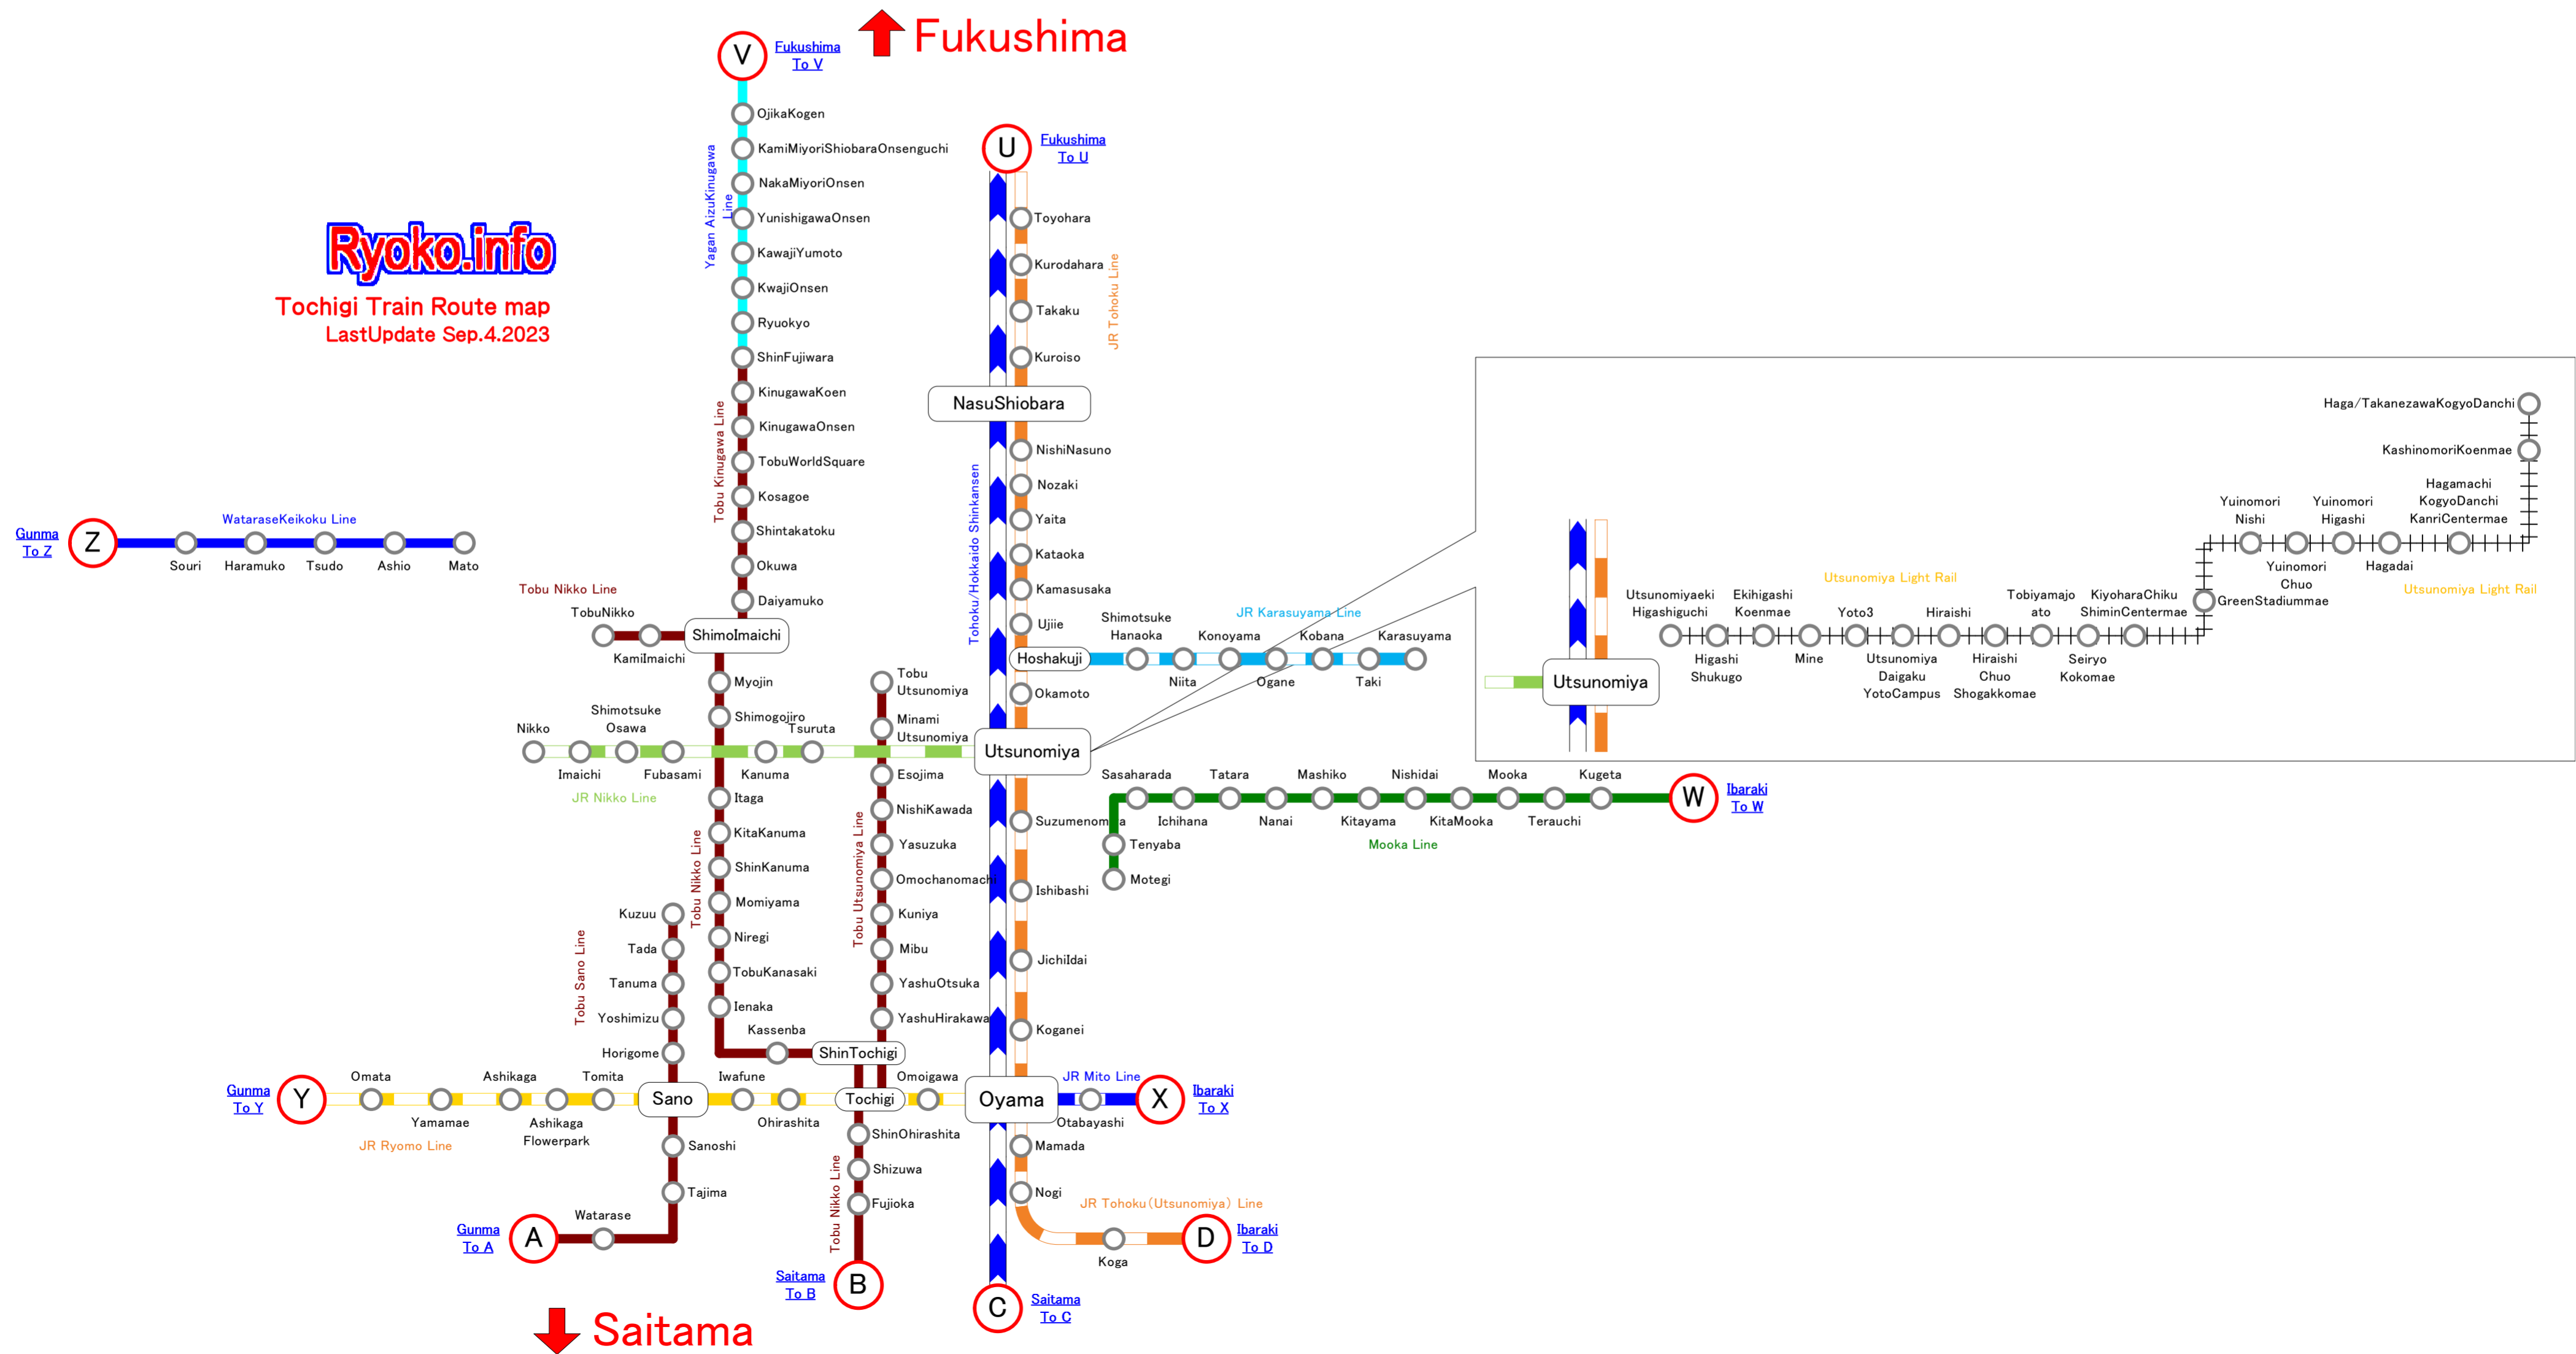

Ryoko.info

Tochigi Train Route map
Last Update Sep.4.2023

Gunma ←

→ Ibaraki

↓ Saitama

↑ Fukushima