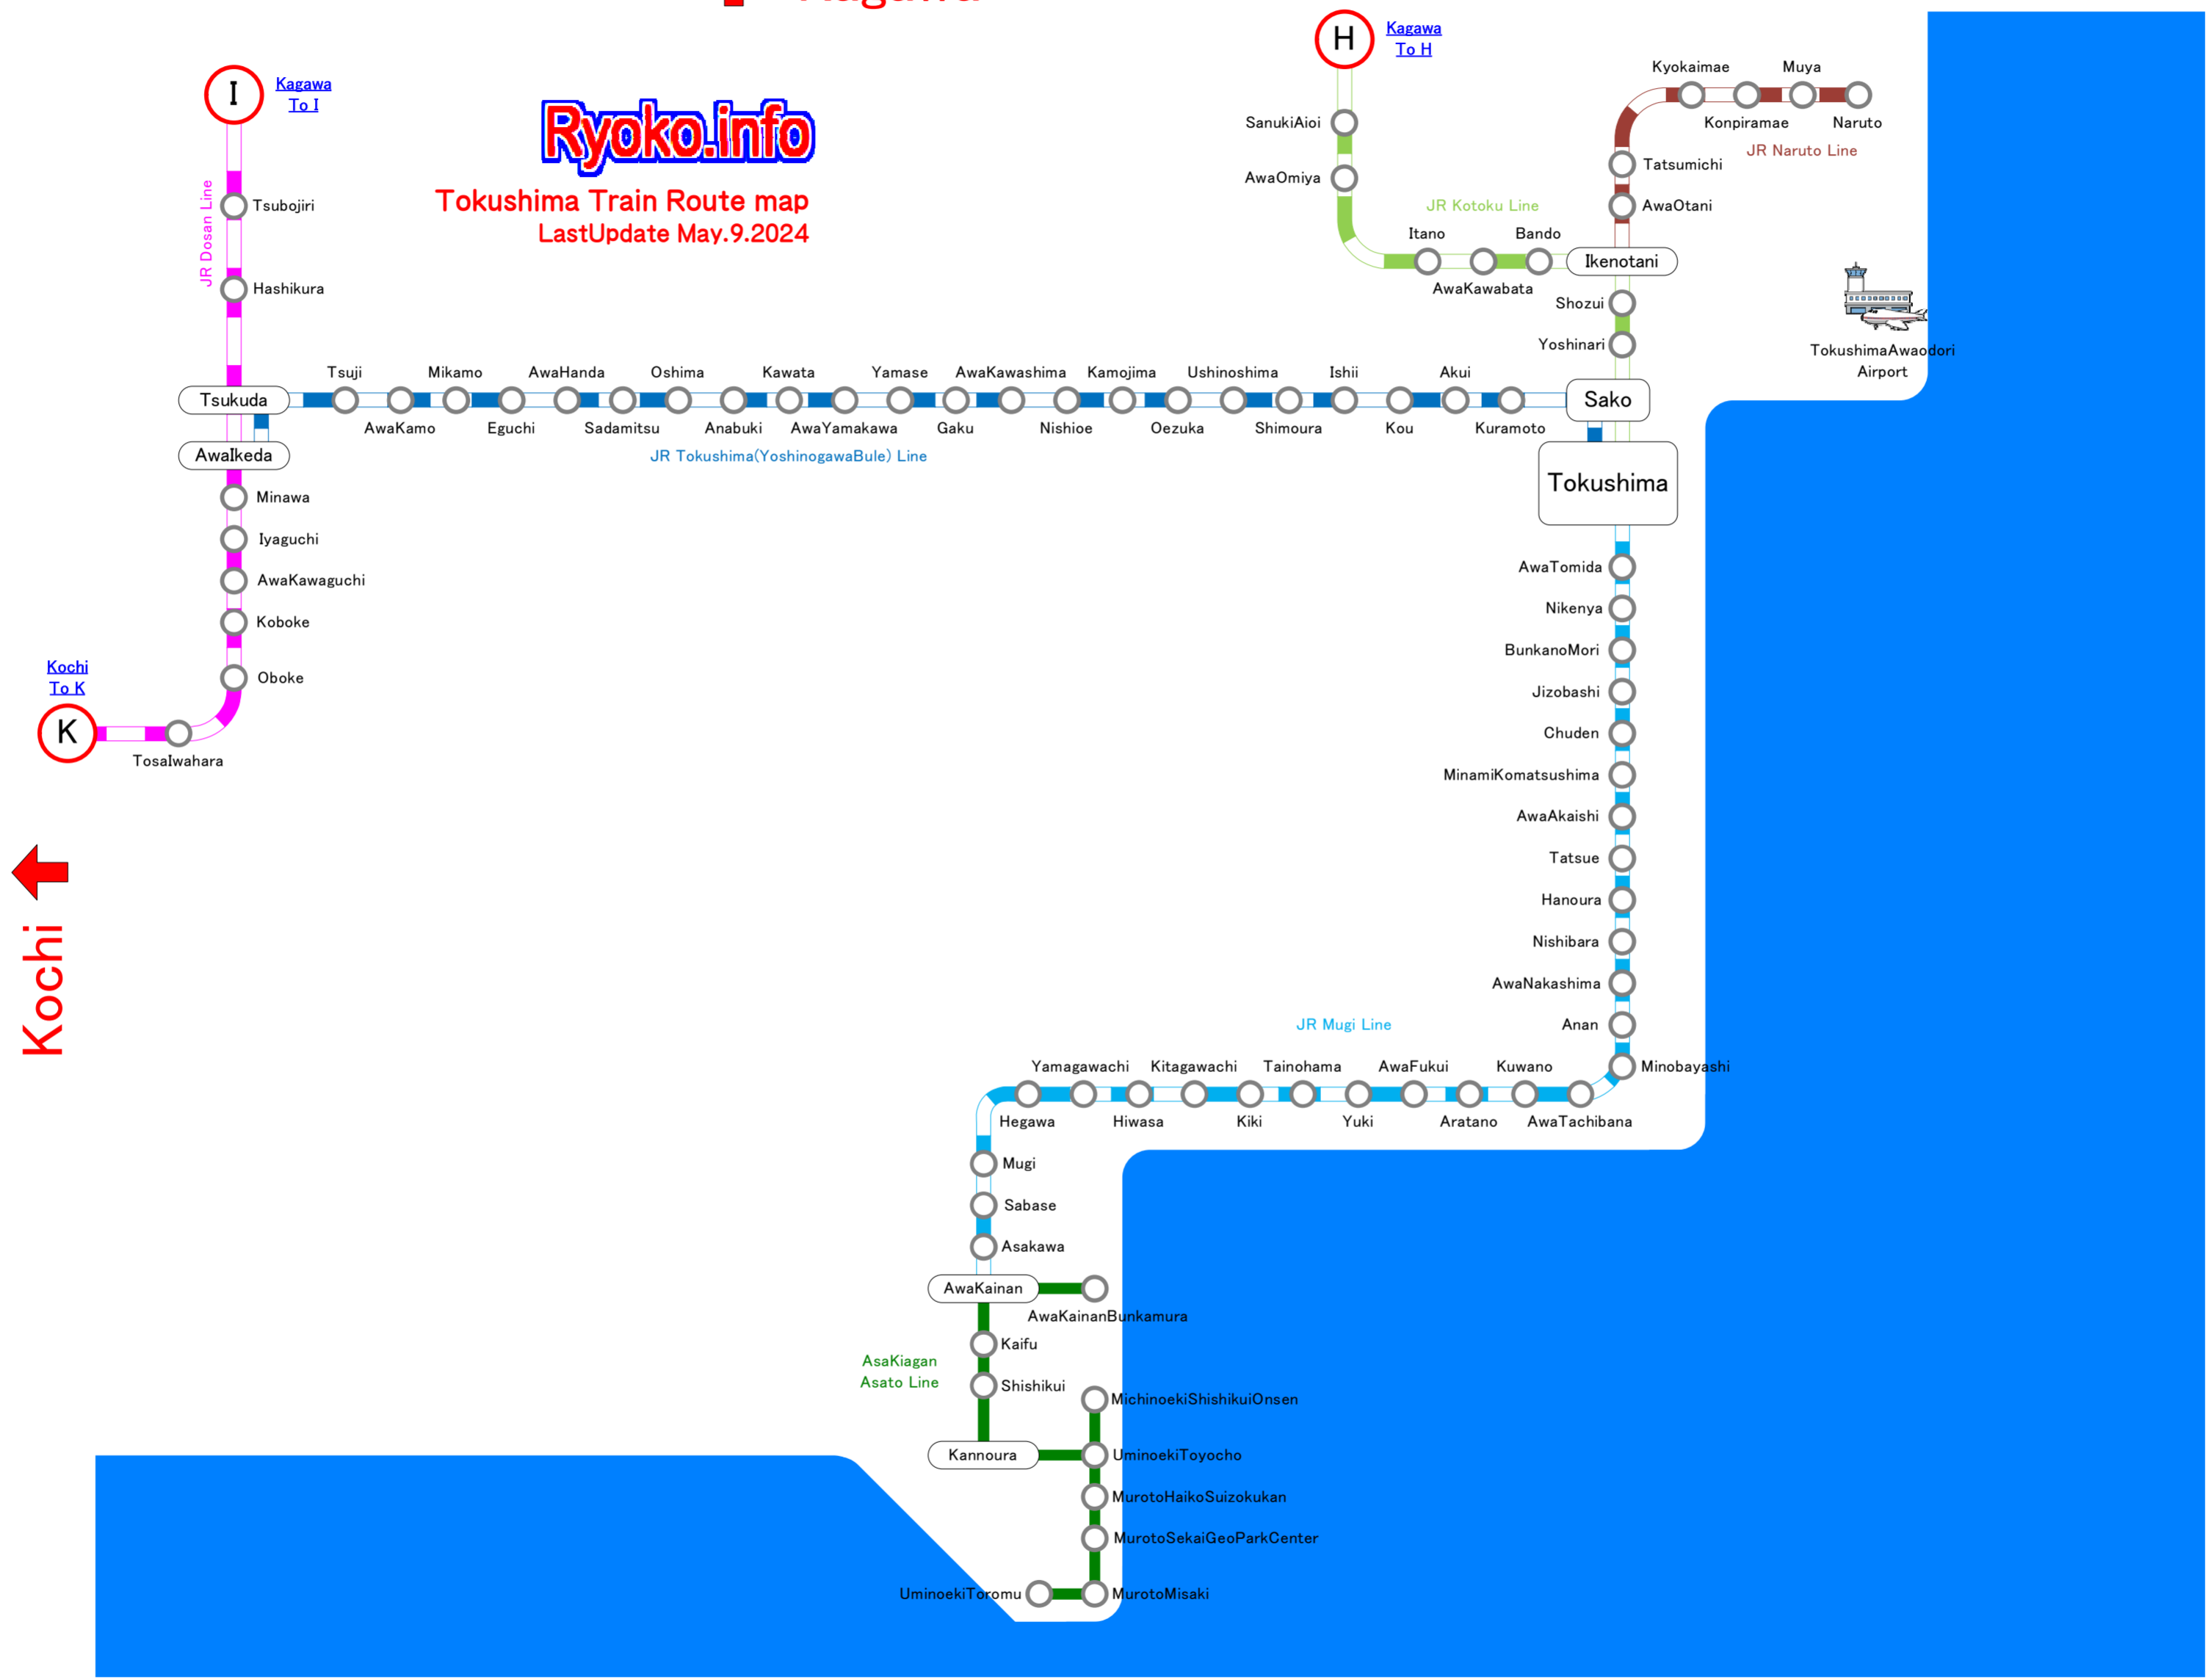

↑ Kagawa

Ryoko.info

Tokushima Train Route map
Last Update May.9.2024

← Kochi