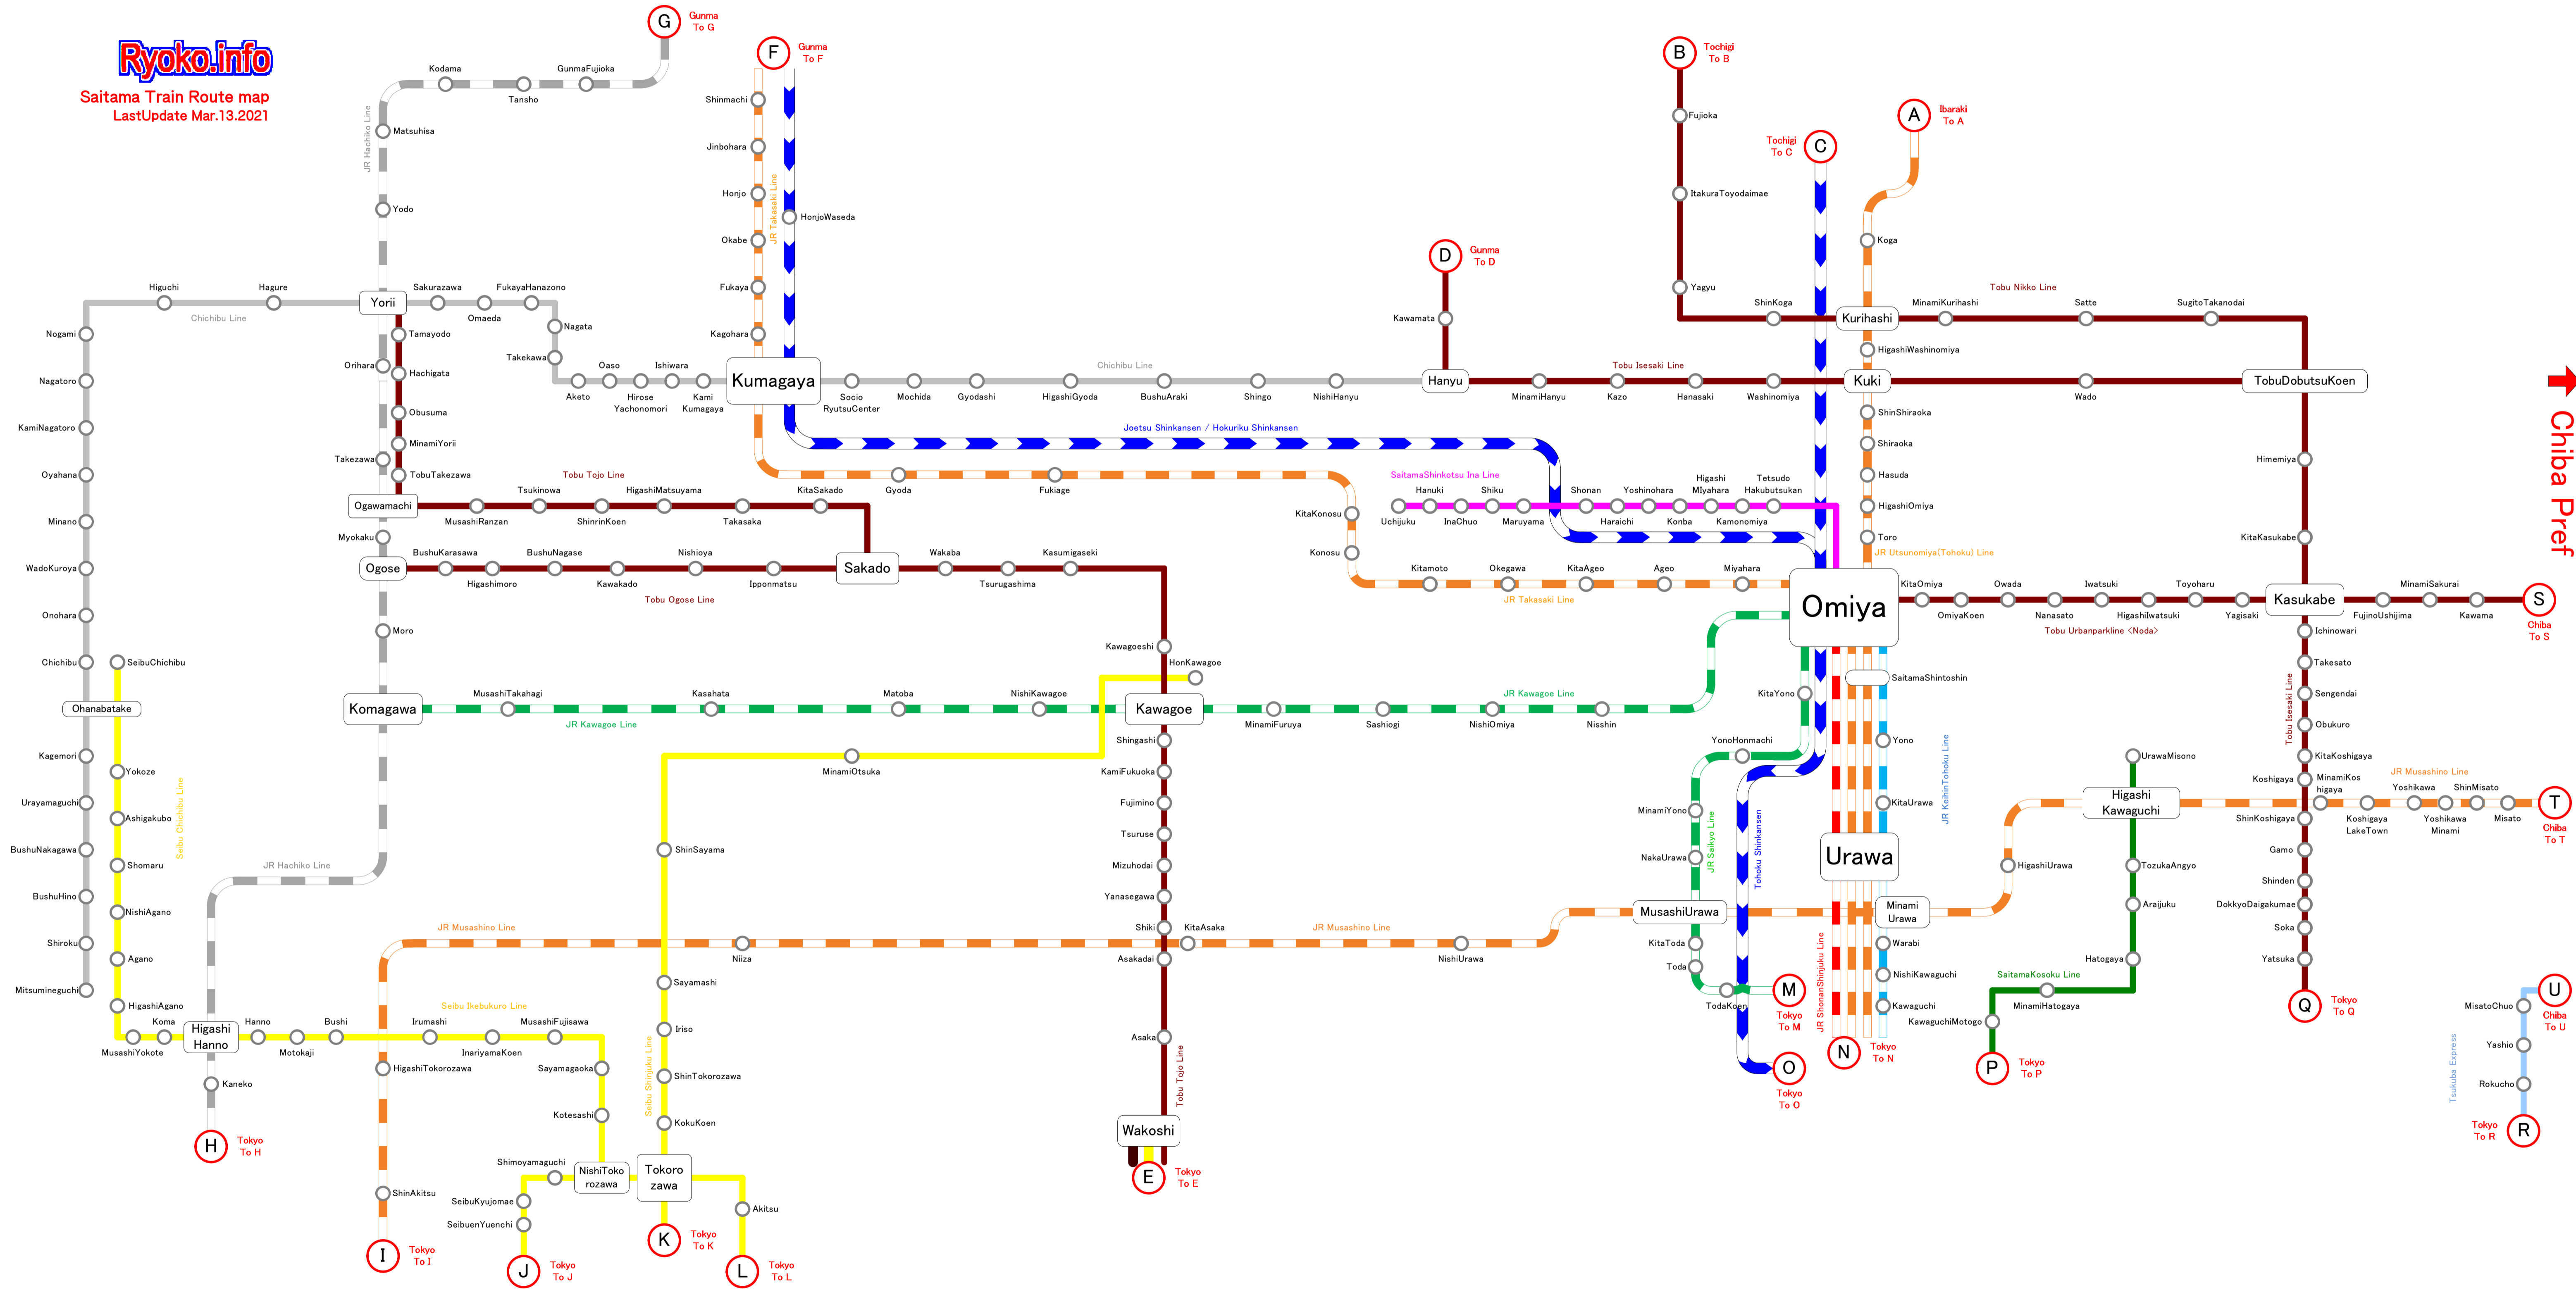

Ryoko.info

Saitama Train Route map  
Last Update Mar.13.2021

↑ Gunma Pref

↑ Tochigi Pref ↑ Ibaraki Pref

↓ Tokyo Pref

↓ Tokyo Pref

→ Chiba Pref