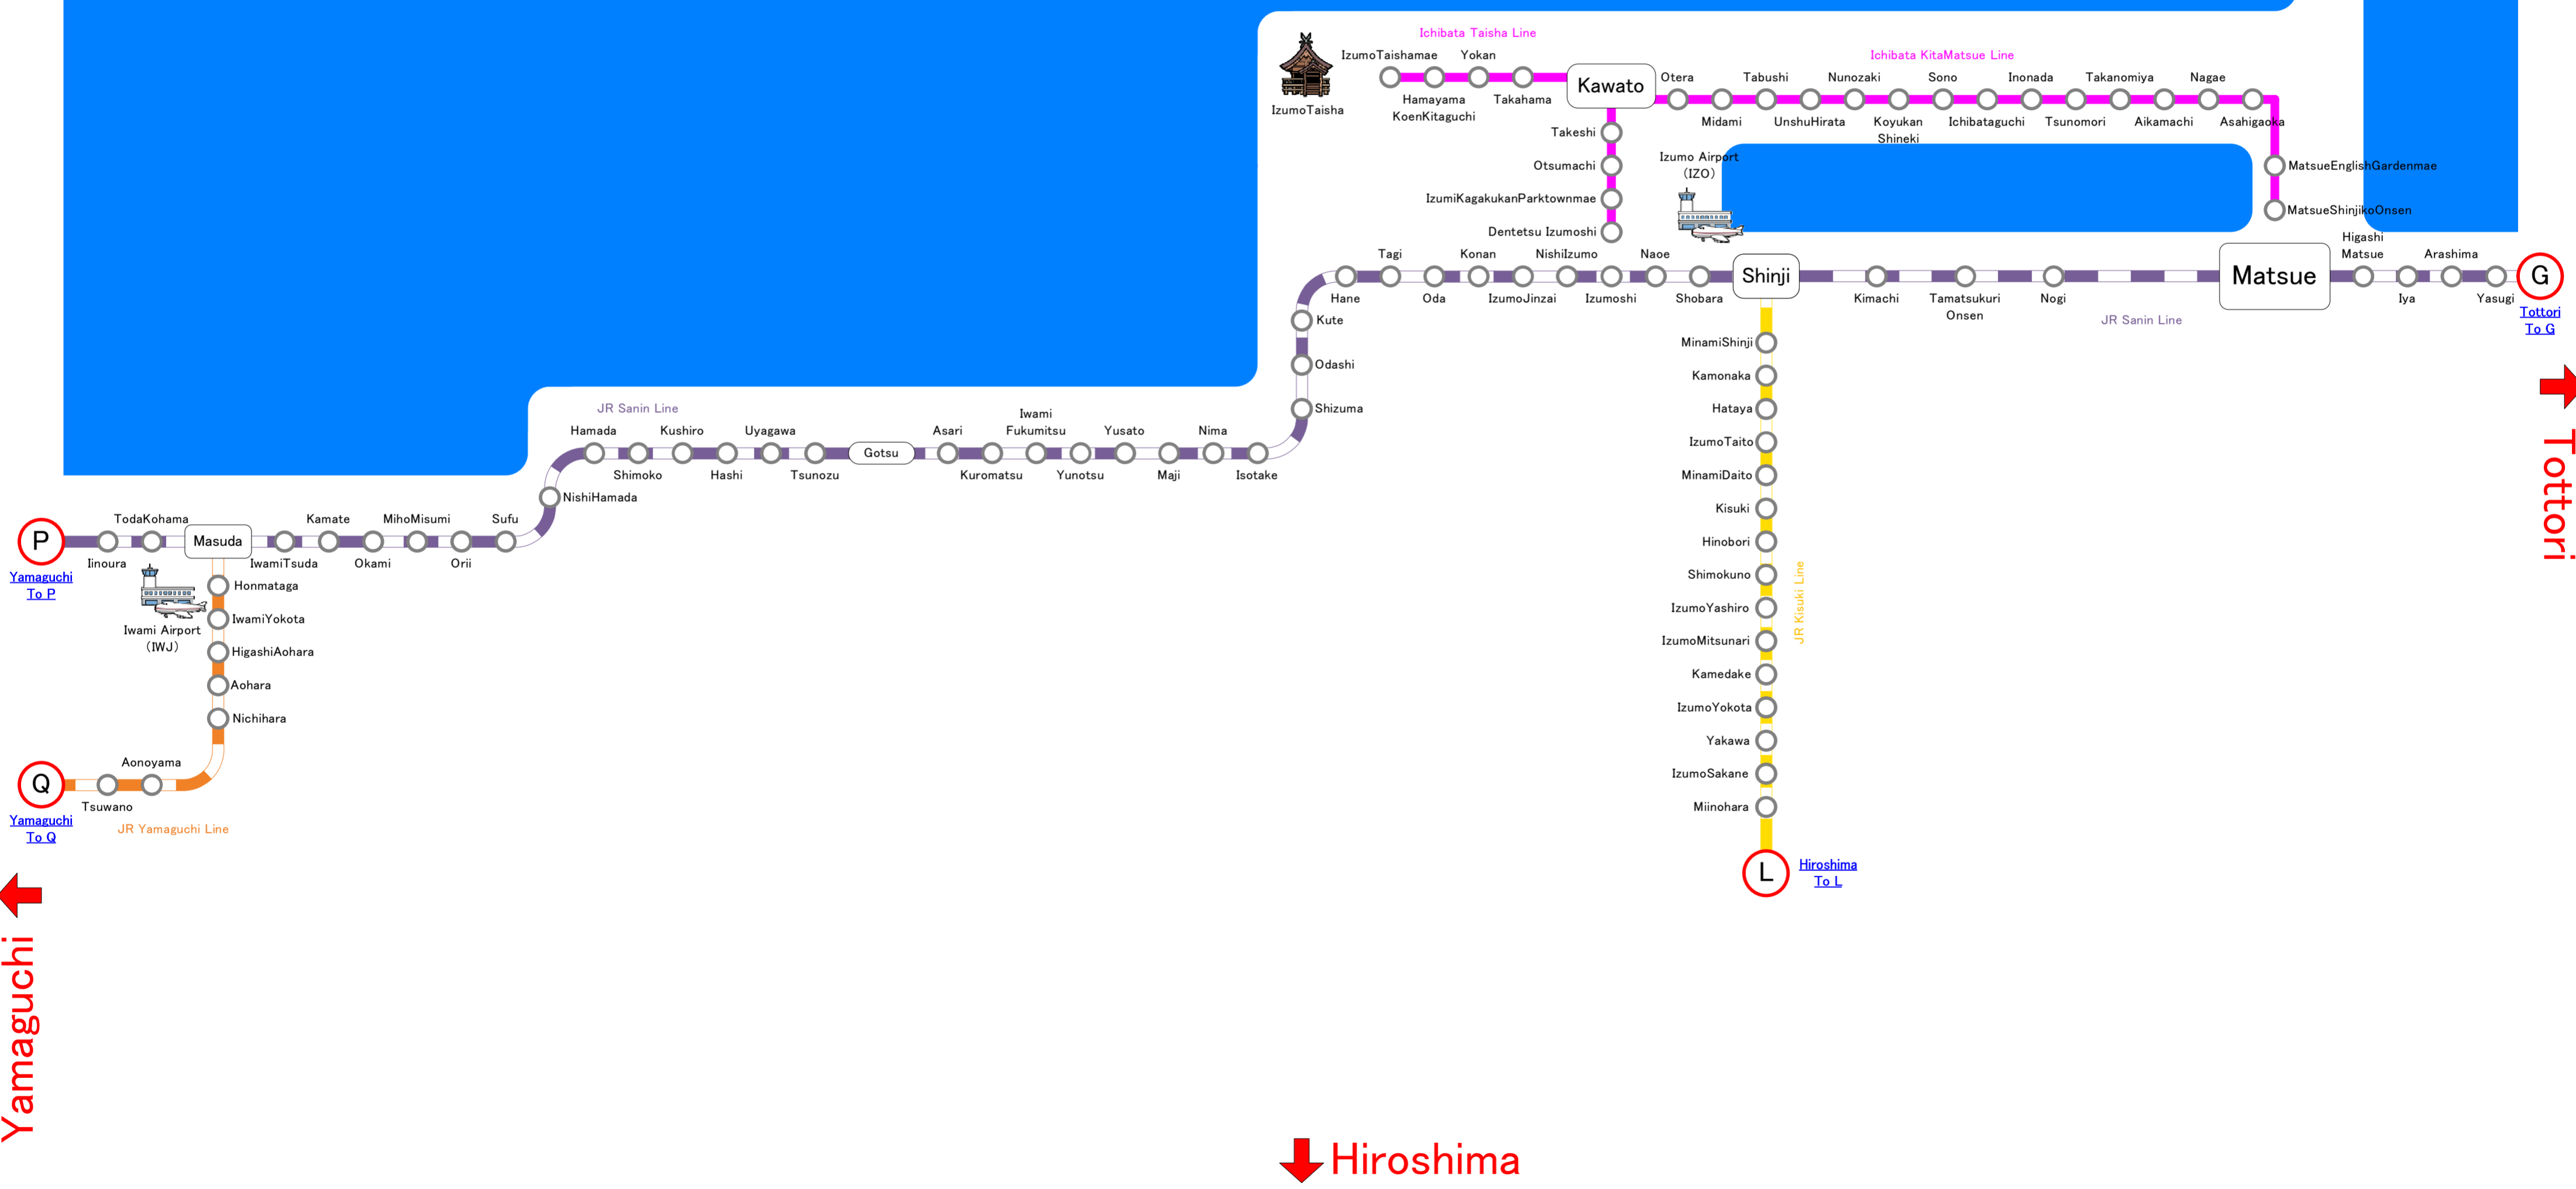

Ryoko.info

Shimane Train Route map
Last Update Jun.28.2024

Yamaguchi
←

↓ Hiroshima

→ Tottori